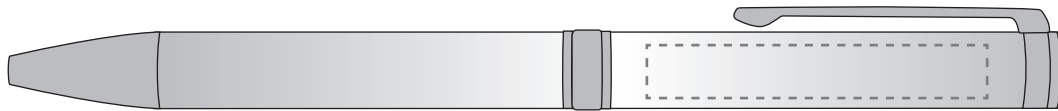

Your Ref:	Quantity:	Product Code: TPC780701
Our Ref:	Version: 1	Product Colour: STEEL

**PRINTING CONCERNS:**

We stock this item in the following colours

**PANTONE REFERENCE(S)**

● Engraving

ARTWORK SCALE 100%

ARTWORK SCALE 100%  
Beneath Clip Engrave Area:  
45mm x 7mm

The dashed line is to demonstrate print area and will not appear on your printed item

**PLEASE NOTE:**

- All colours including print and product are for visual purposes only and should not be regarded as the actual colour of the product and print.
- Some products may vary from batch to batch and may differ from previous orders.
- The colour and texture of a product can also have an effect on the final print colour.
- By approving this order we accept that you understand these terms.